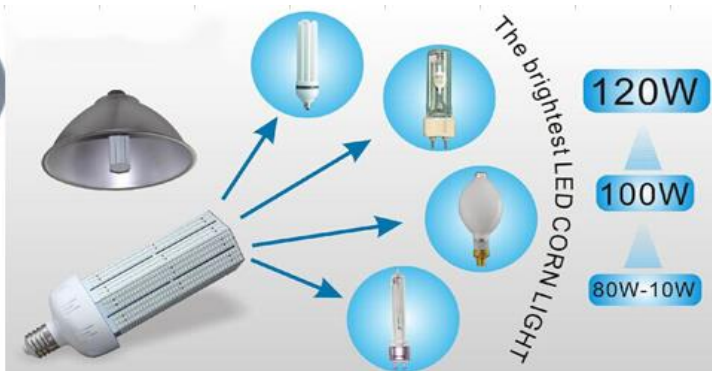

UL Series LED corn lamps

Indoor Lighting

LED Commercial Lighting Series

Widely used in Store, Warehouse, Parking lot, Supermarket etc.

Technical Specifications

1. Wattage Range: 6-120w
2. Voltage: AC100-277V
3. Color Temp: 2000-7000k
4. Socket Type: E40, E39, E27, E26
5. CRI: >70Ra
6. Power Factor: ≥0.90
7. Operating Temp: -20 ~ +40°C
8. Material: PBT+Aluminum+Fan
9. Lifespan: 50,000hours
10. UL/TUV/SAA/CE/RoHS listed
11. Warranty: 3Years

led corn light
5~120W

Watt	Lumen	Socket	Size	Certificate
120w	14500lm	E40/E39	Φ *L=118*330	CE/RoHS/UL/TUV/SAA
100w	12000lm	E40/E39	Φ *L=118*306	
80w	9000lm	E40/E39	Φ *L=118*270	
60w	6500lm	E40/E39/E27/E26	Φ *L=94*287	
40w	4200lm	E40/E39/E27/E26	Φ *L=94*236	
30w	3100lm	E40/E39/E27/E26	Φ *L=94*194	
20w	2300lm	E27/E26	Φ *L=72*185	CE/RoHS
15w	1600lm	E27/E26	Φ *L=72*160	
10w	1100lm	E27/E26	Φ *L=64*136	
6w	650lm	E27/E26	Φ *L=50*113	